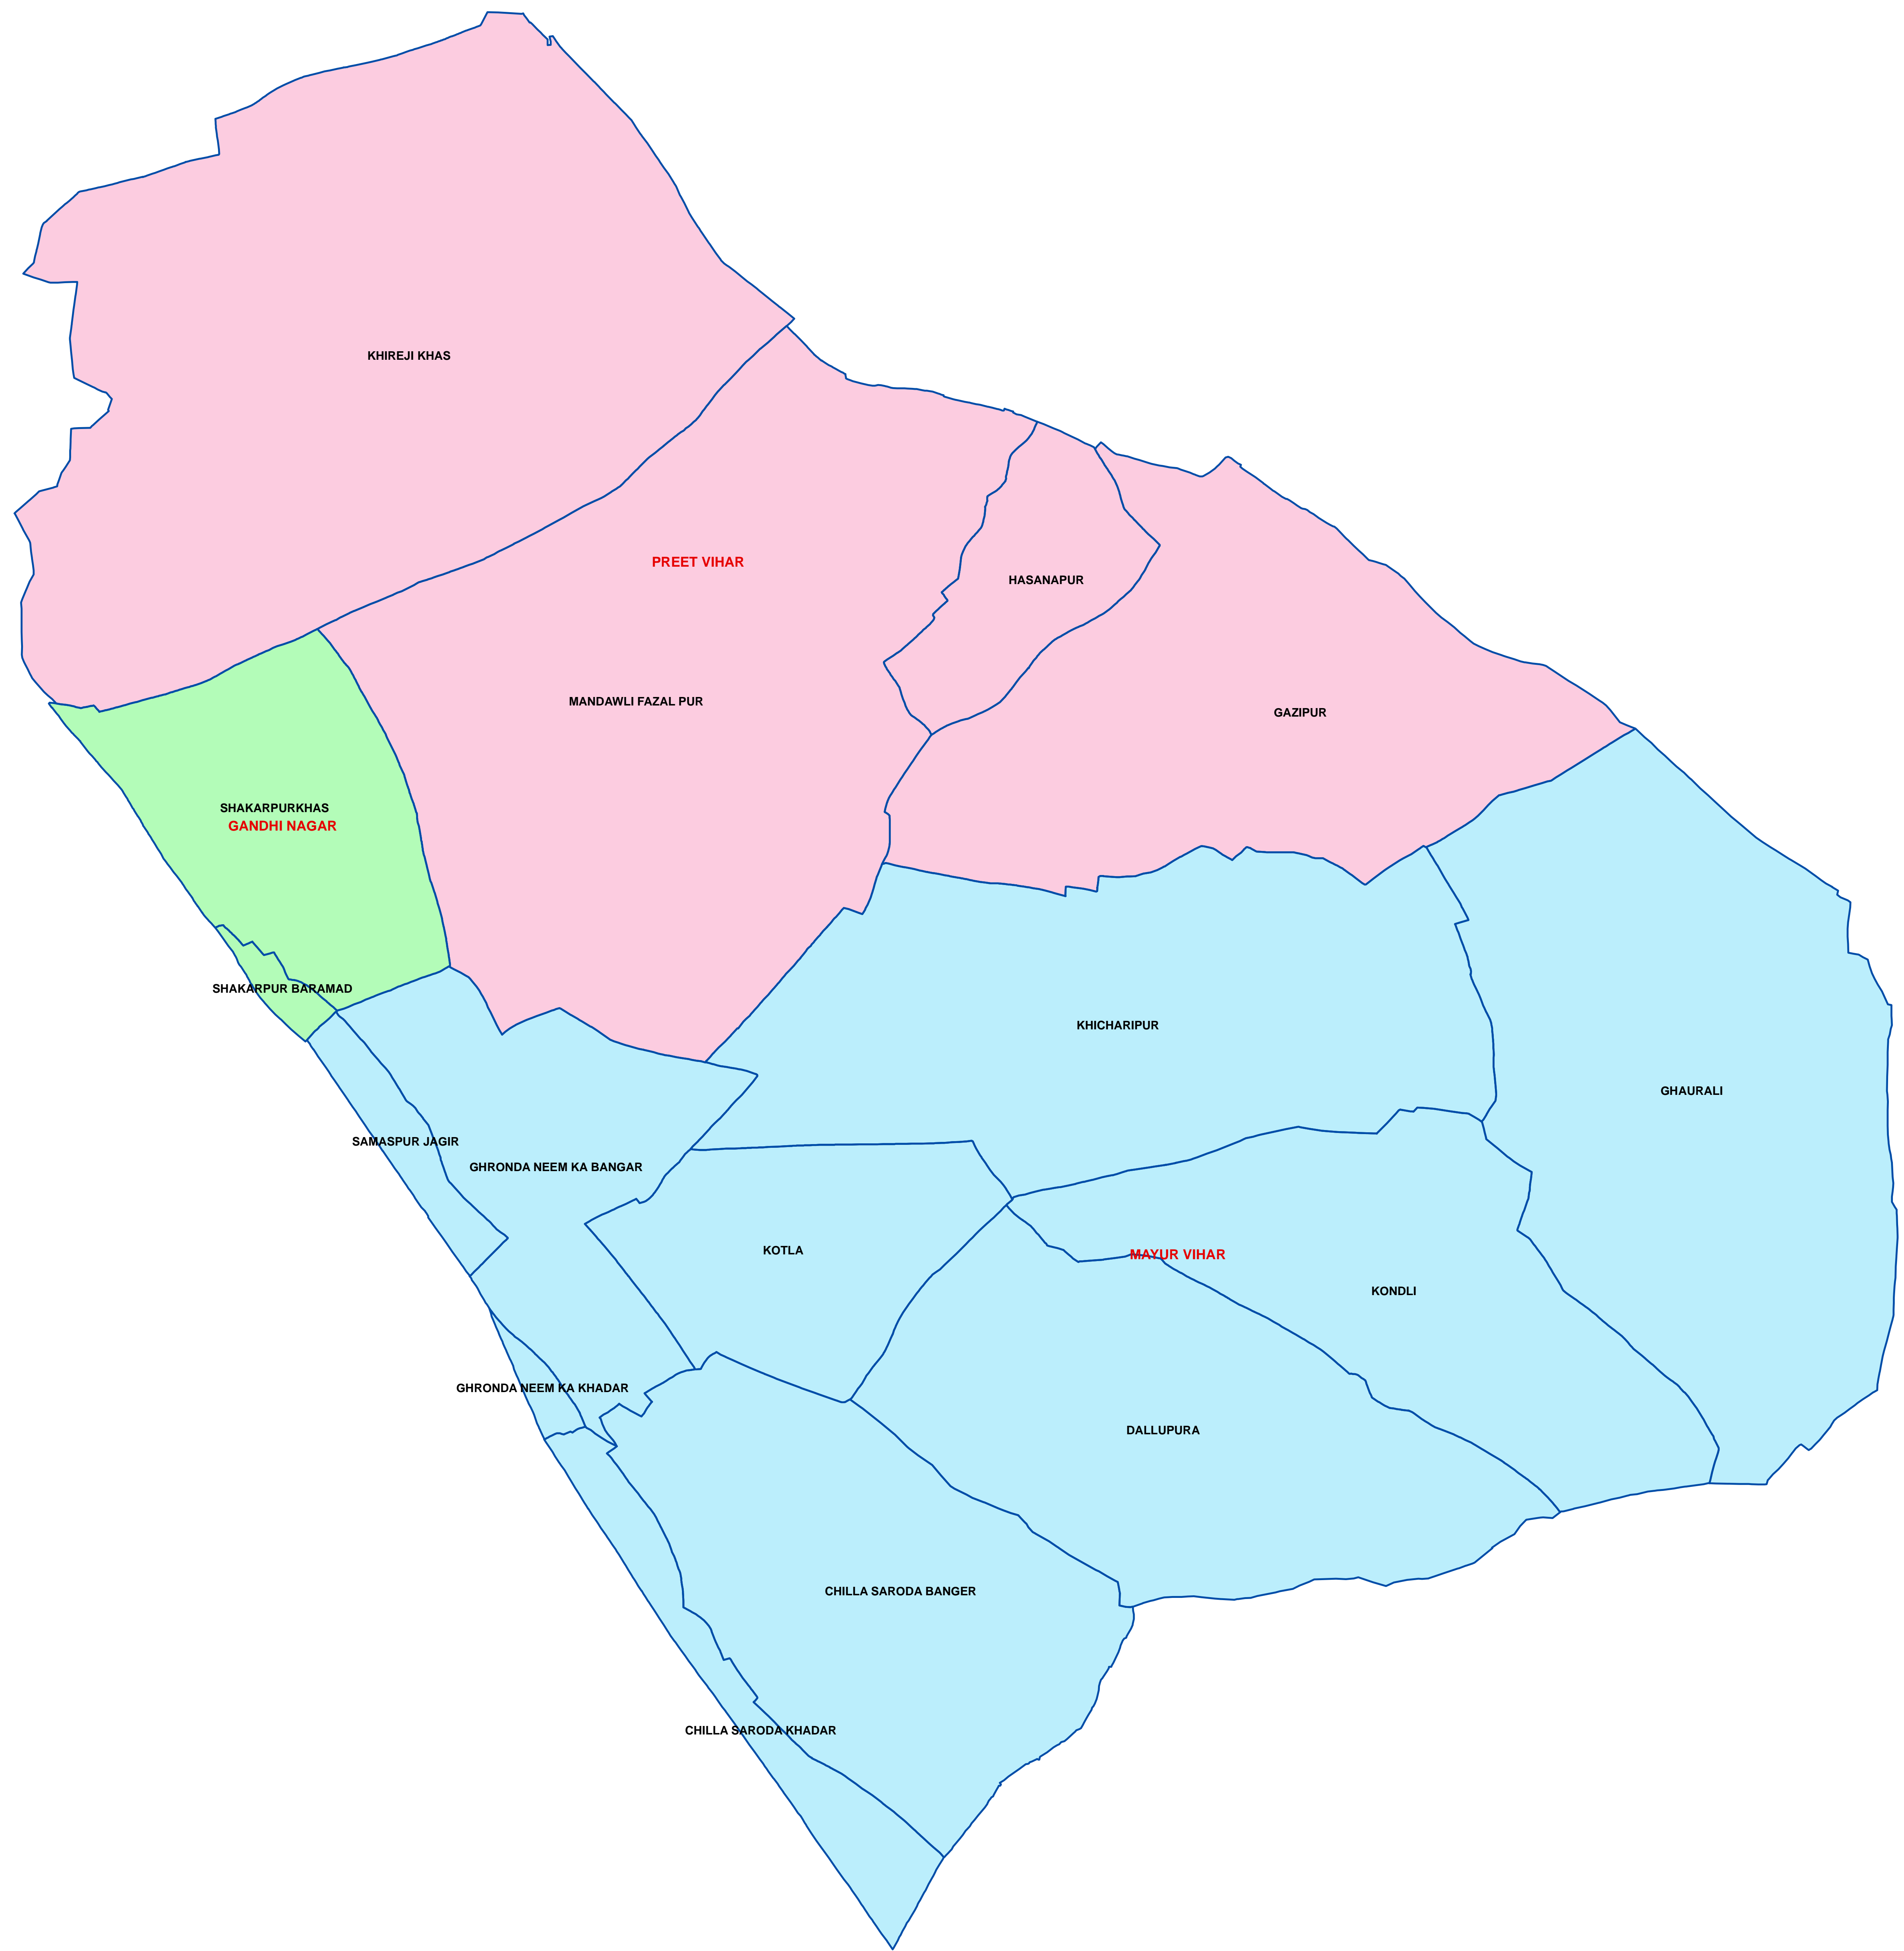

Geospatial Delhi Limited

DELHI STATE SPATIAL DATA INFRASTRUCTURE PROJECT

1. **Legend**
2. VILLAGE BOUNDARY OF EAST DISTRICT
   - **SUBDIVISION OF EAST DISTRICT**
   - GANDHI NAGAR
   - MAYUR VIHAR
   - PREET VIHAR

ONLY LIMITED DETAILS HAVE BEEN SHOWN

ADMINISTRATIVE INDEX