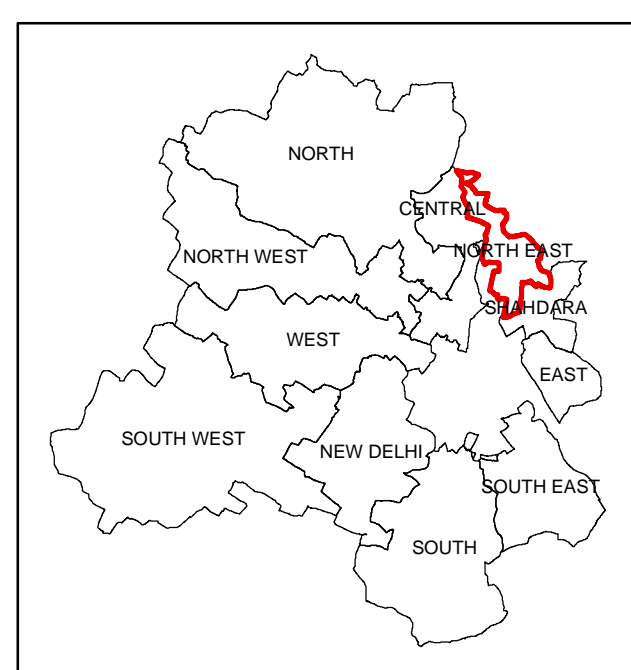

ONLY LIMITED DETAILS HAVE BEEN SHOWN

ADMINISTRATIVE INDEX