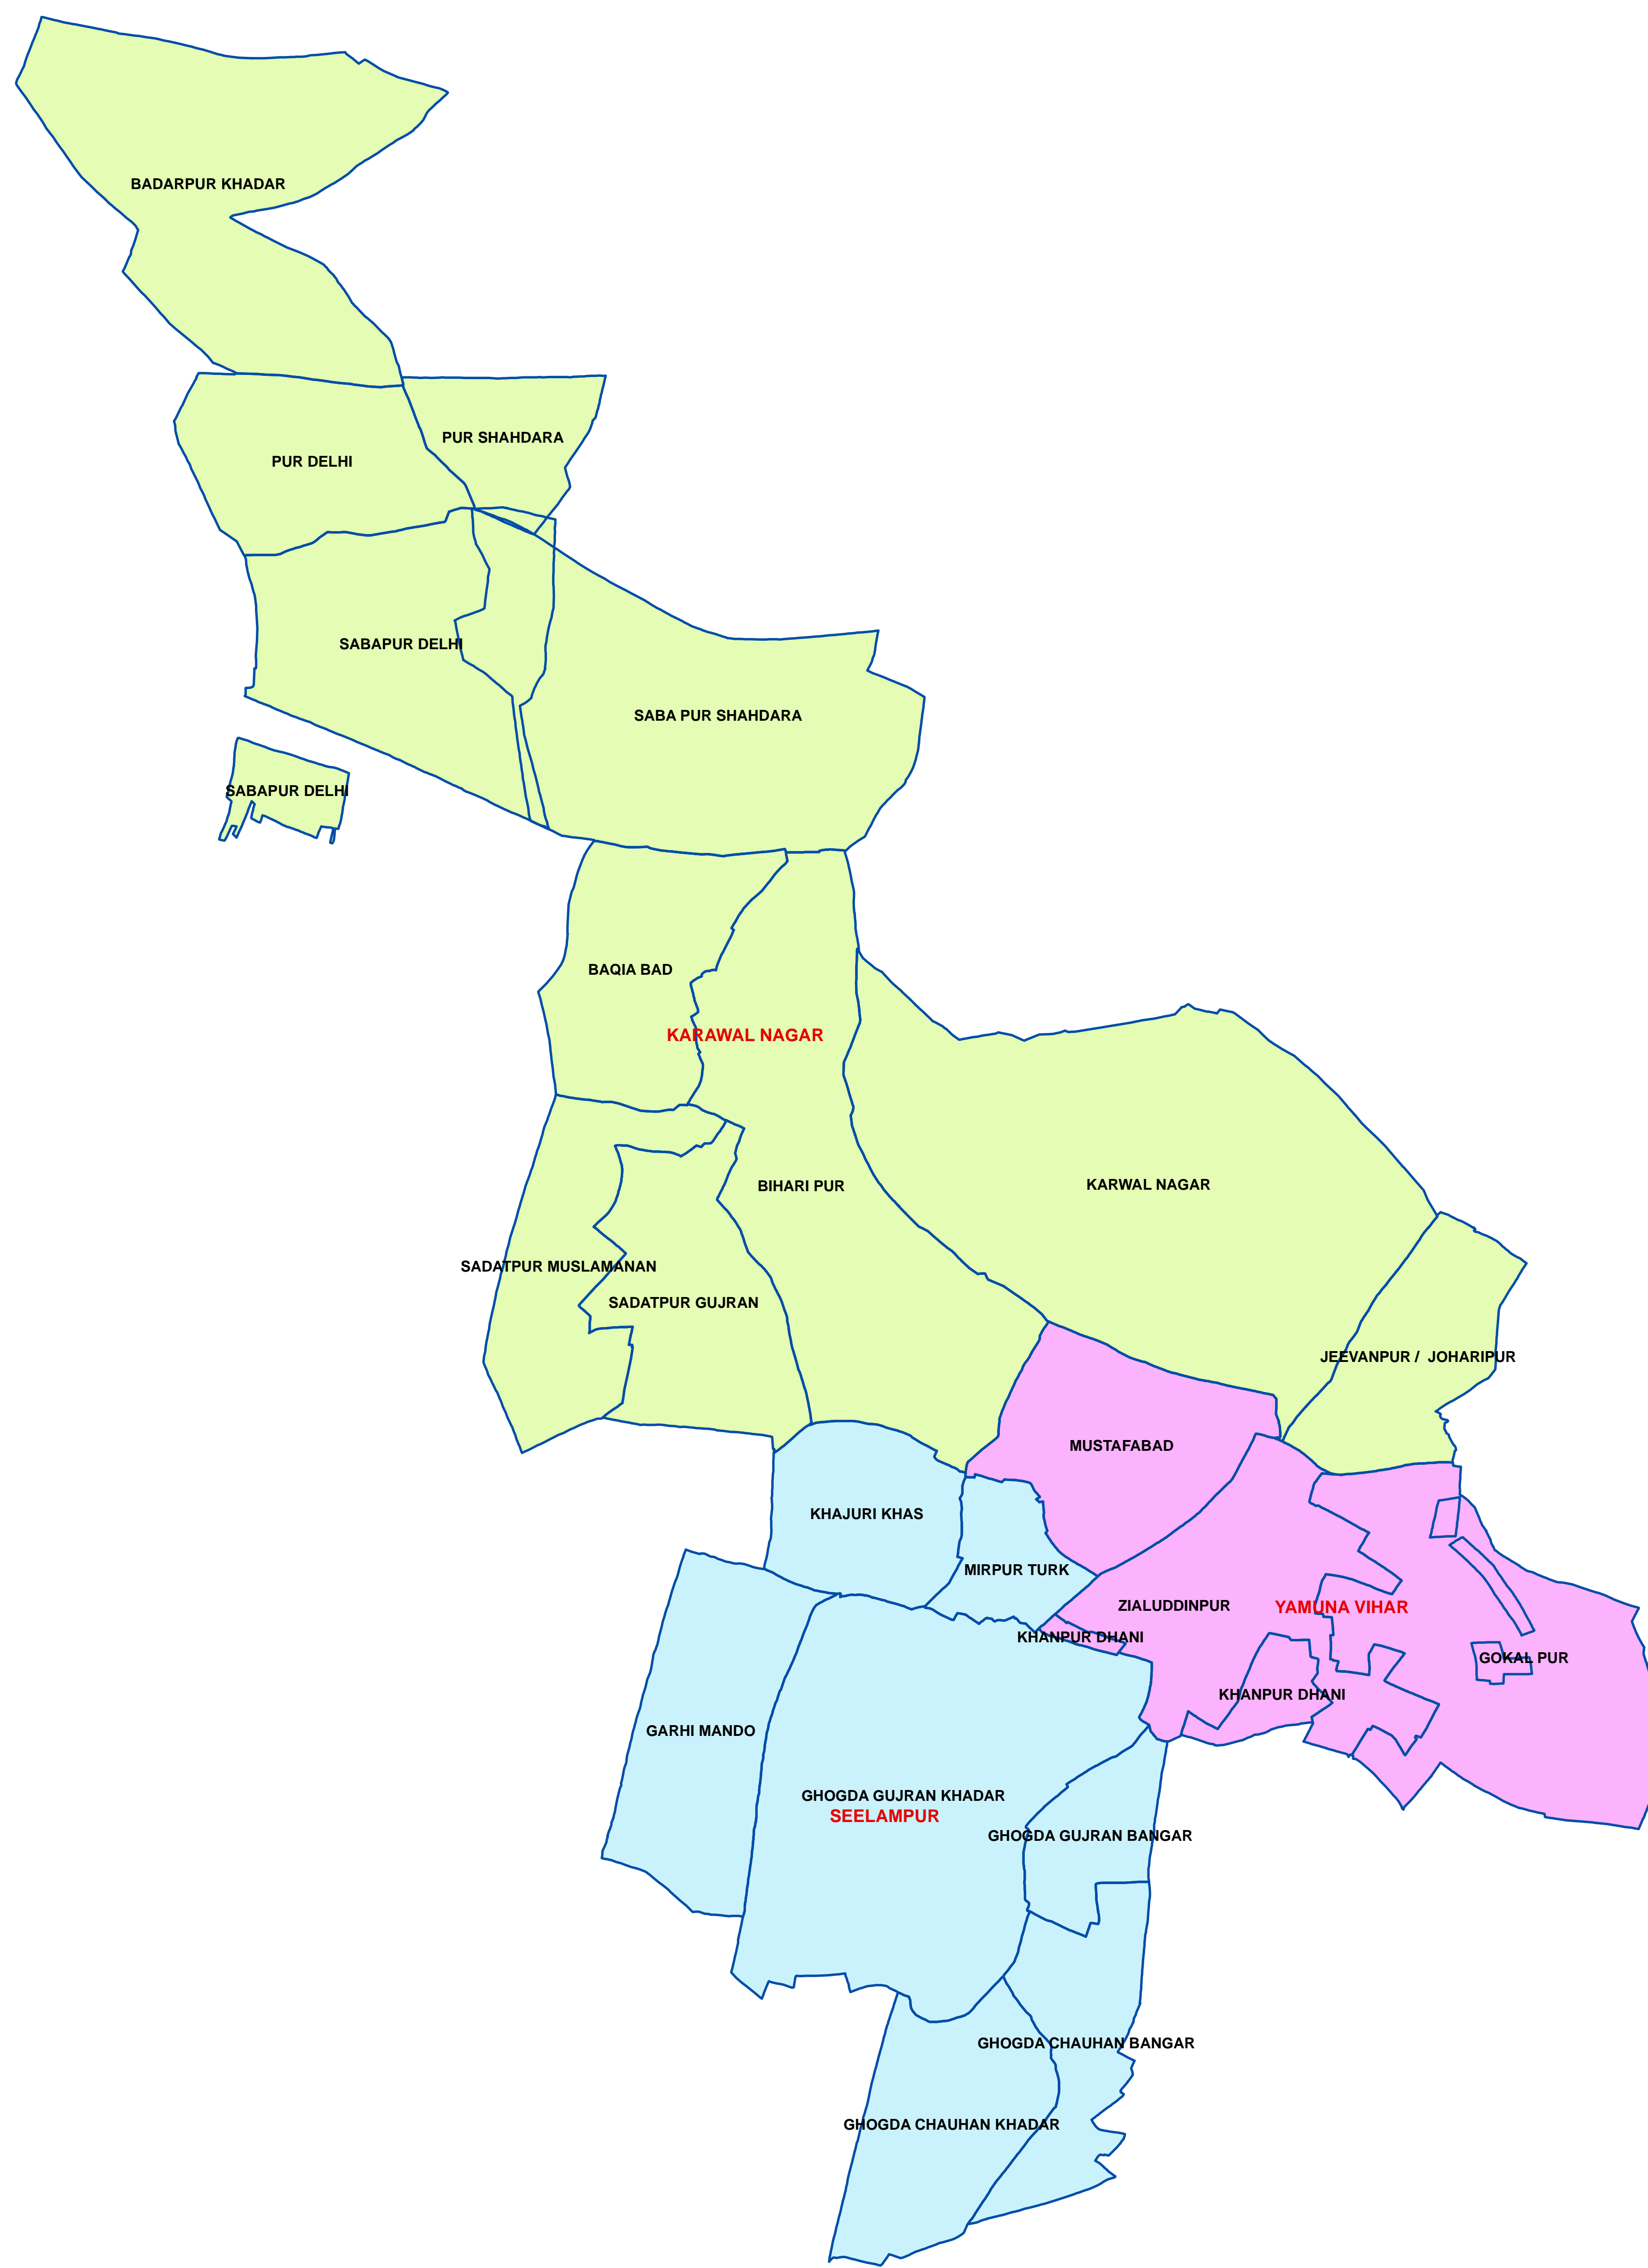

Geospatial Delhi Limited

DELHI STATE SPATIAL DATA INFRASTRUCTURE PROJECT

Legend

VILLAGE BOUNDARY OF NORTH EAST DISTRICT

SUBDIVISION OF NORTH EAST DISTRICT

- KARAWAL NAGAR
- SEELAMPUR
- YAMUNA VIHAR

ONLY LIMITED DETAILS HAVE BEEN SHOWN

ADMINISTRATIVE INDEX