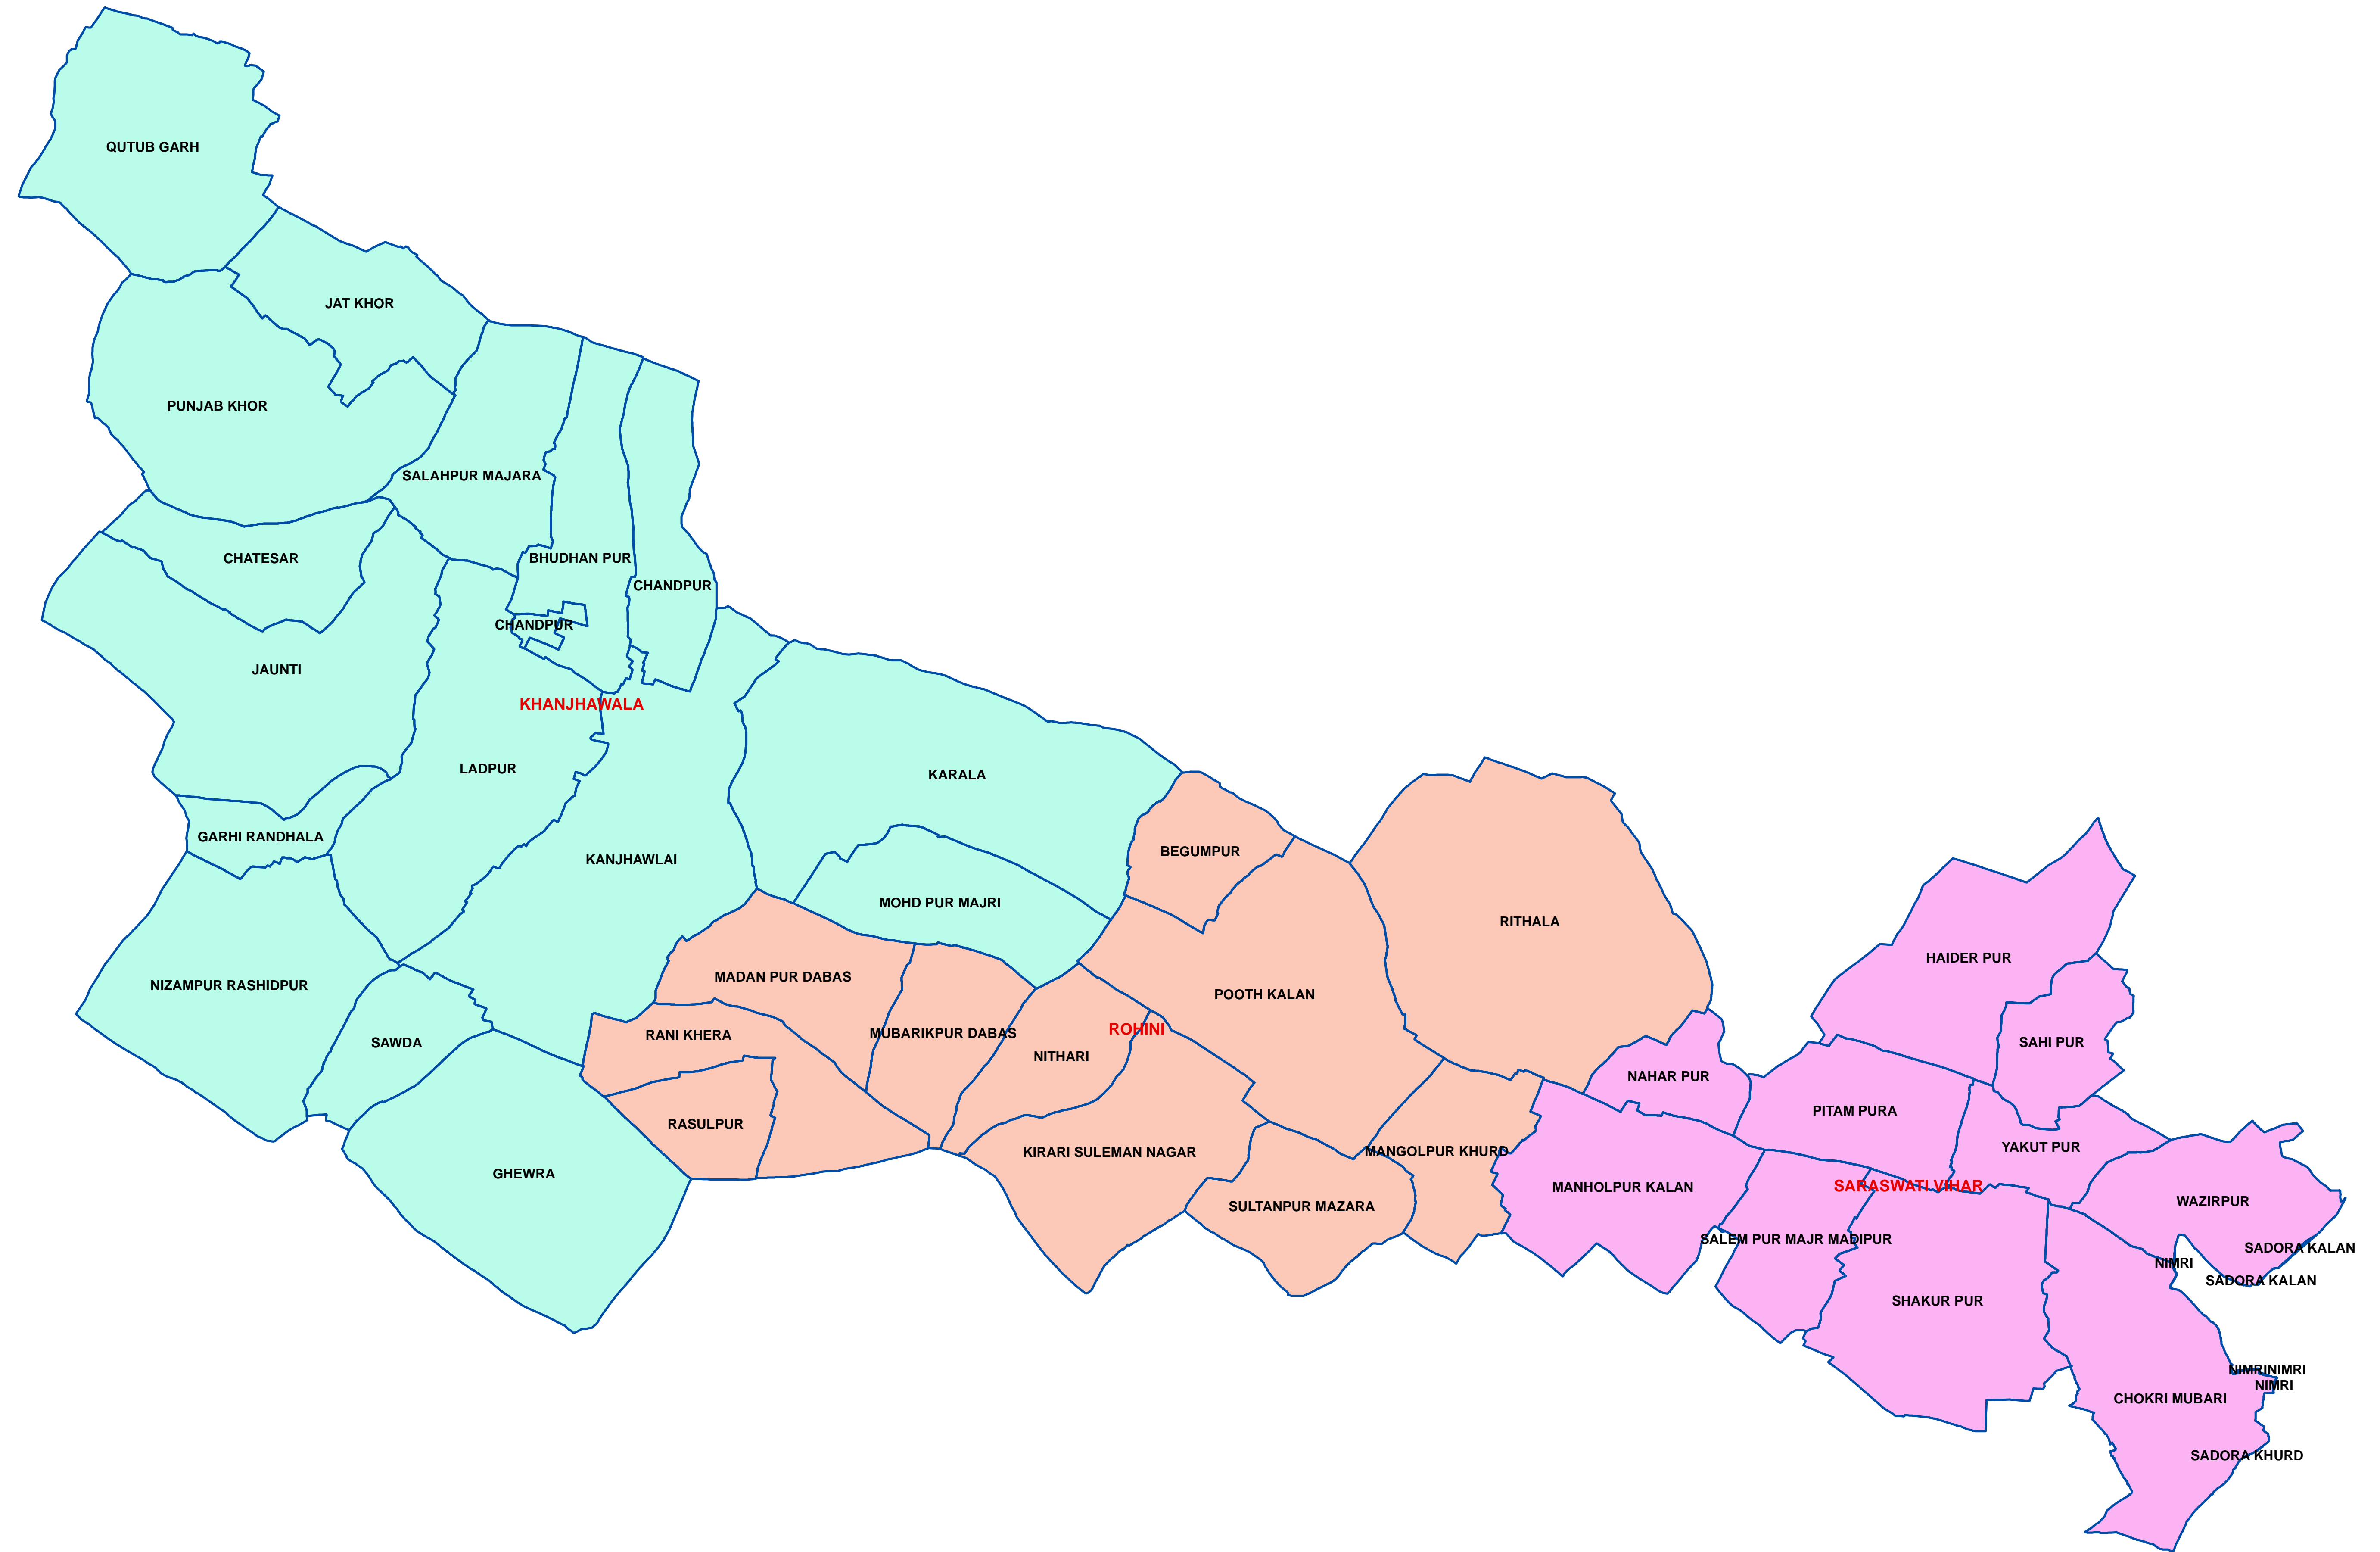

Geospatial Delhi Limited

DELHI STATE SPATIAL DATA INFRASTRUCTURE PROJECT

Legend

VILLAGE BOUNDARY OF NORTH WEST

SUBDIVISION BOUNDARY OF NORTH WEST

- KHANJHAWALA
- ROHINI
- SARASWATI VIHAR

ONLY LIMITED DETAILS HAVE BEEN SHOWN

ADMINISTRATIVE INDEX