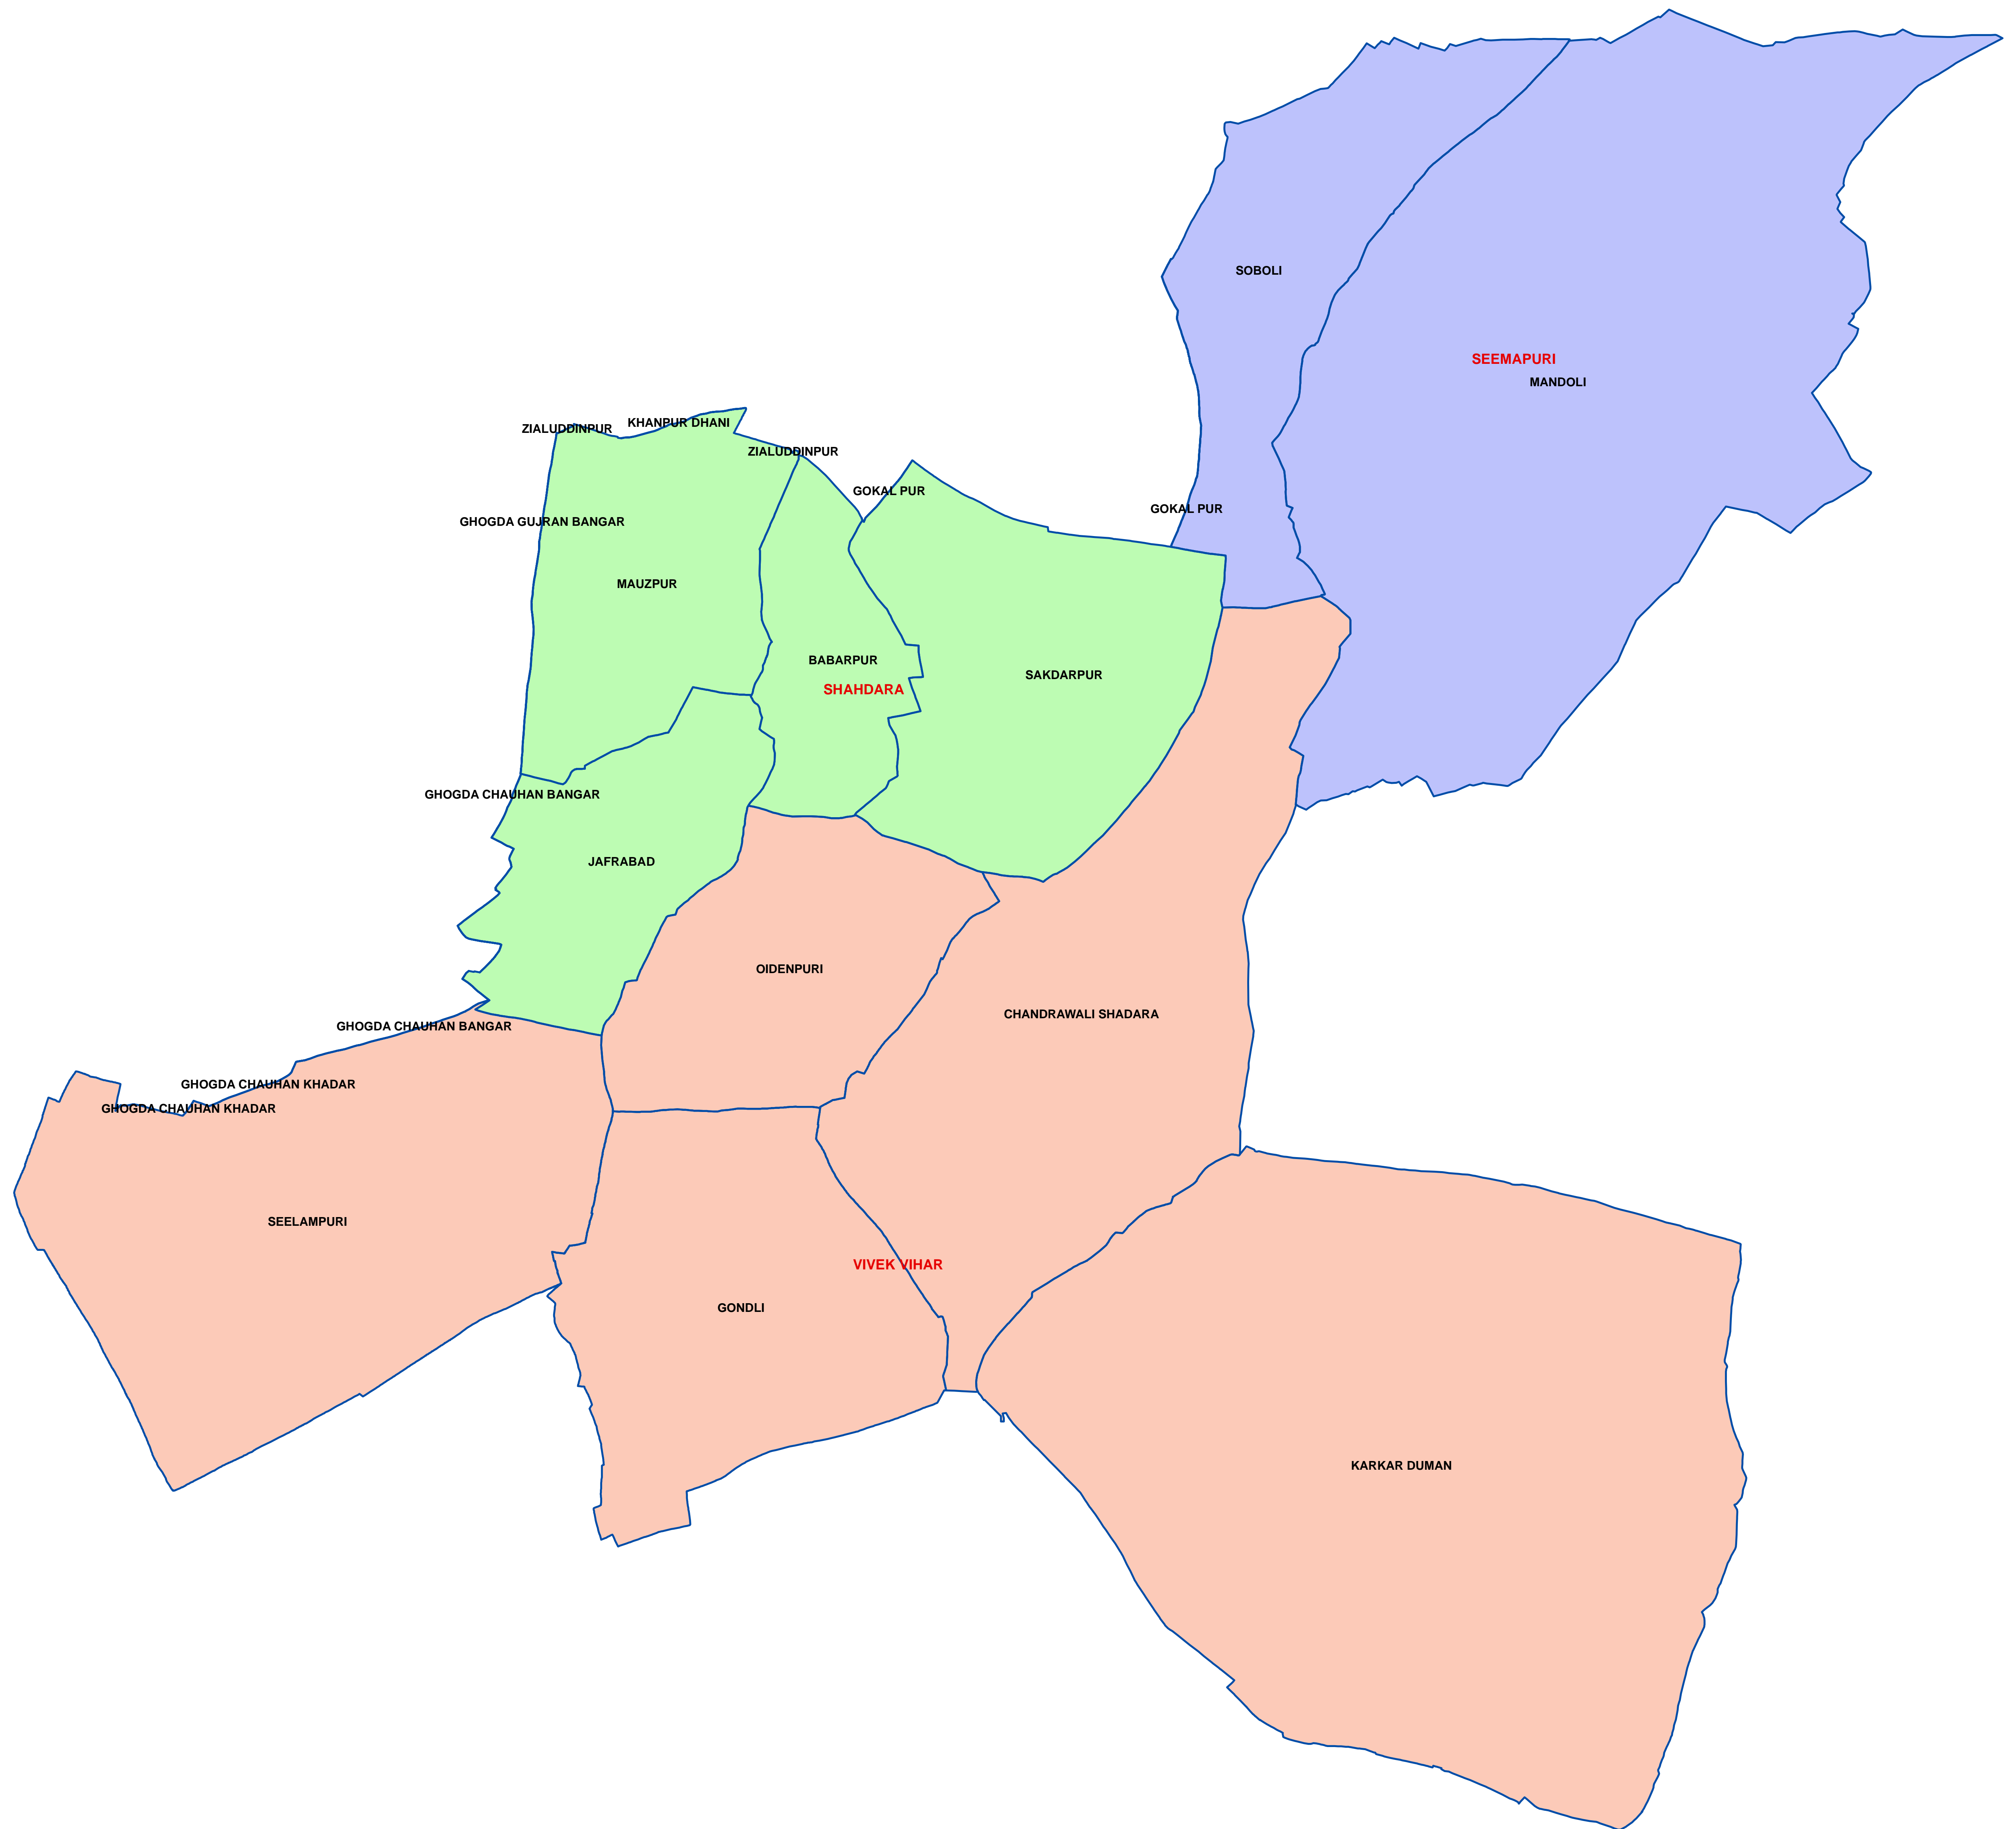

Geospatial Delhi Limited

DELHI STATE SPATIAL DATA INFRASTRUCTURE PROJECT

Legend

VILLAGE BOUNDARY OF SHAHDARA DISTRICT

SUBDIVISION OF SHAHDARA DISTRICT

- SEEMAPURI
- SHAHDARA
- VIVEK VIHAR

ONLY LIMITED DETAILS HAVE BEEN SHOWN

ADMINISTRATIVE INDEX