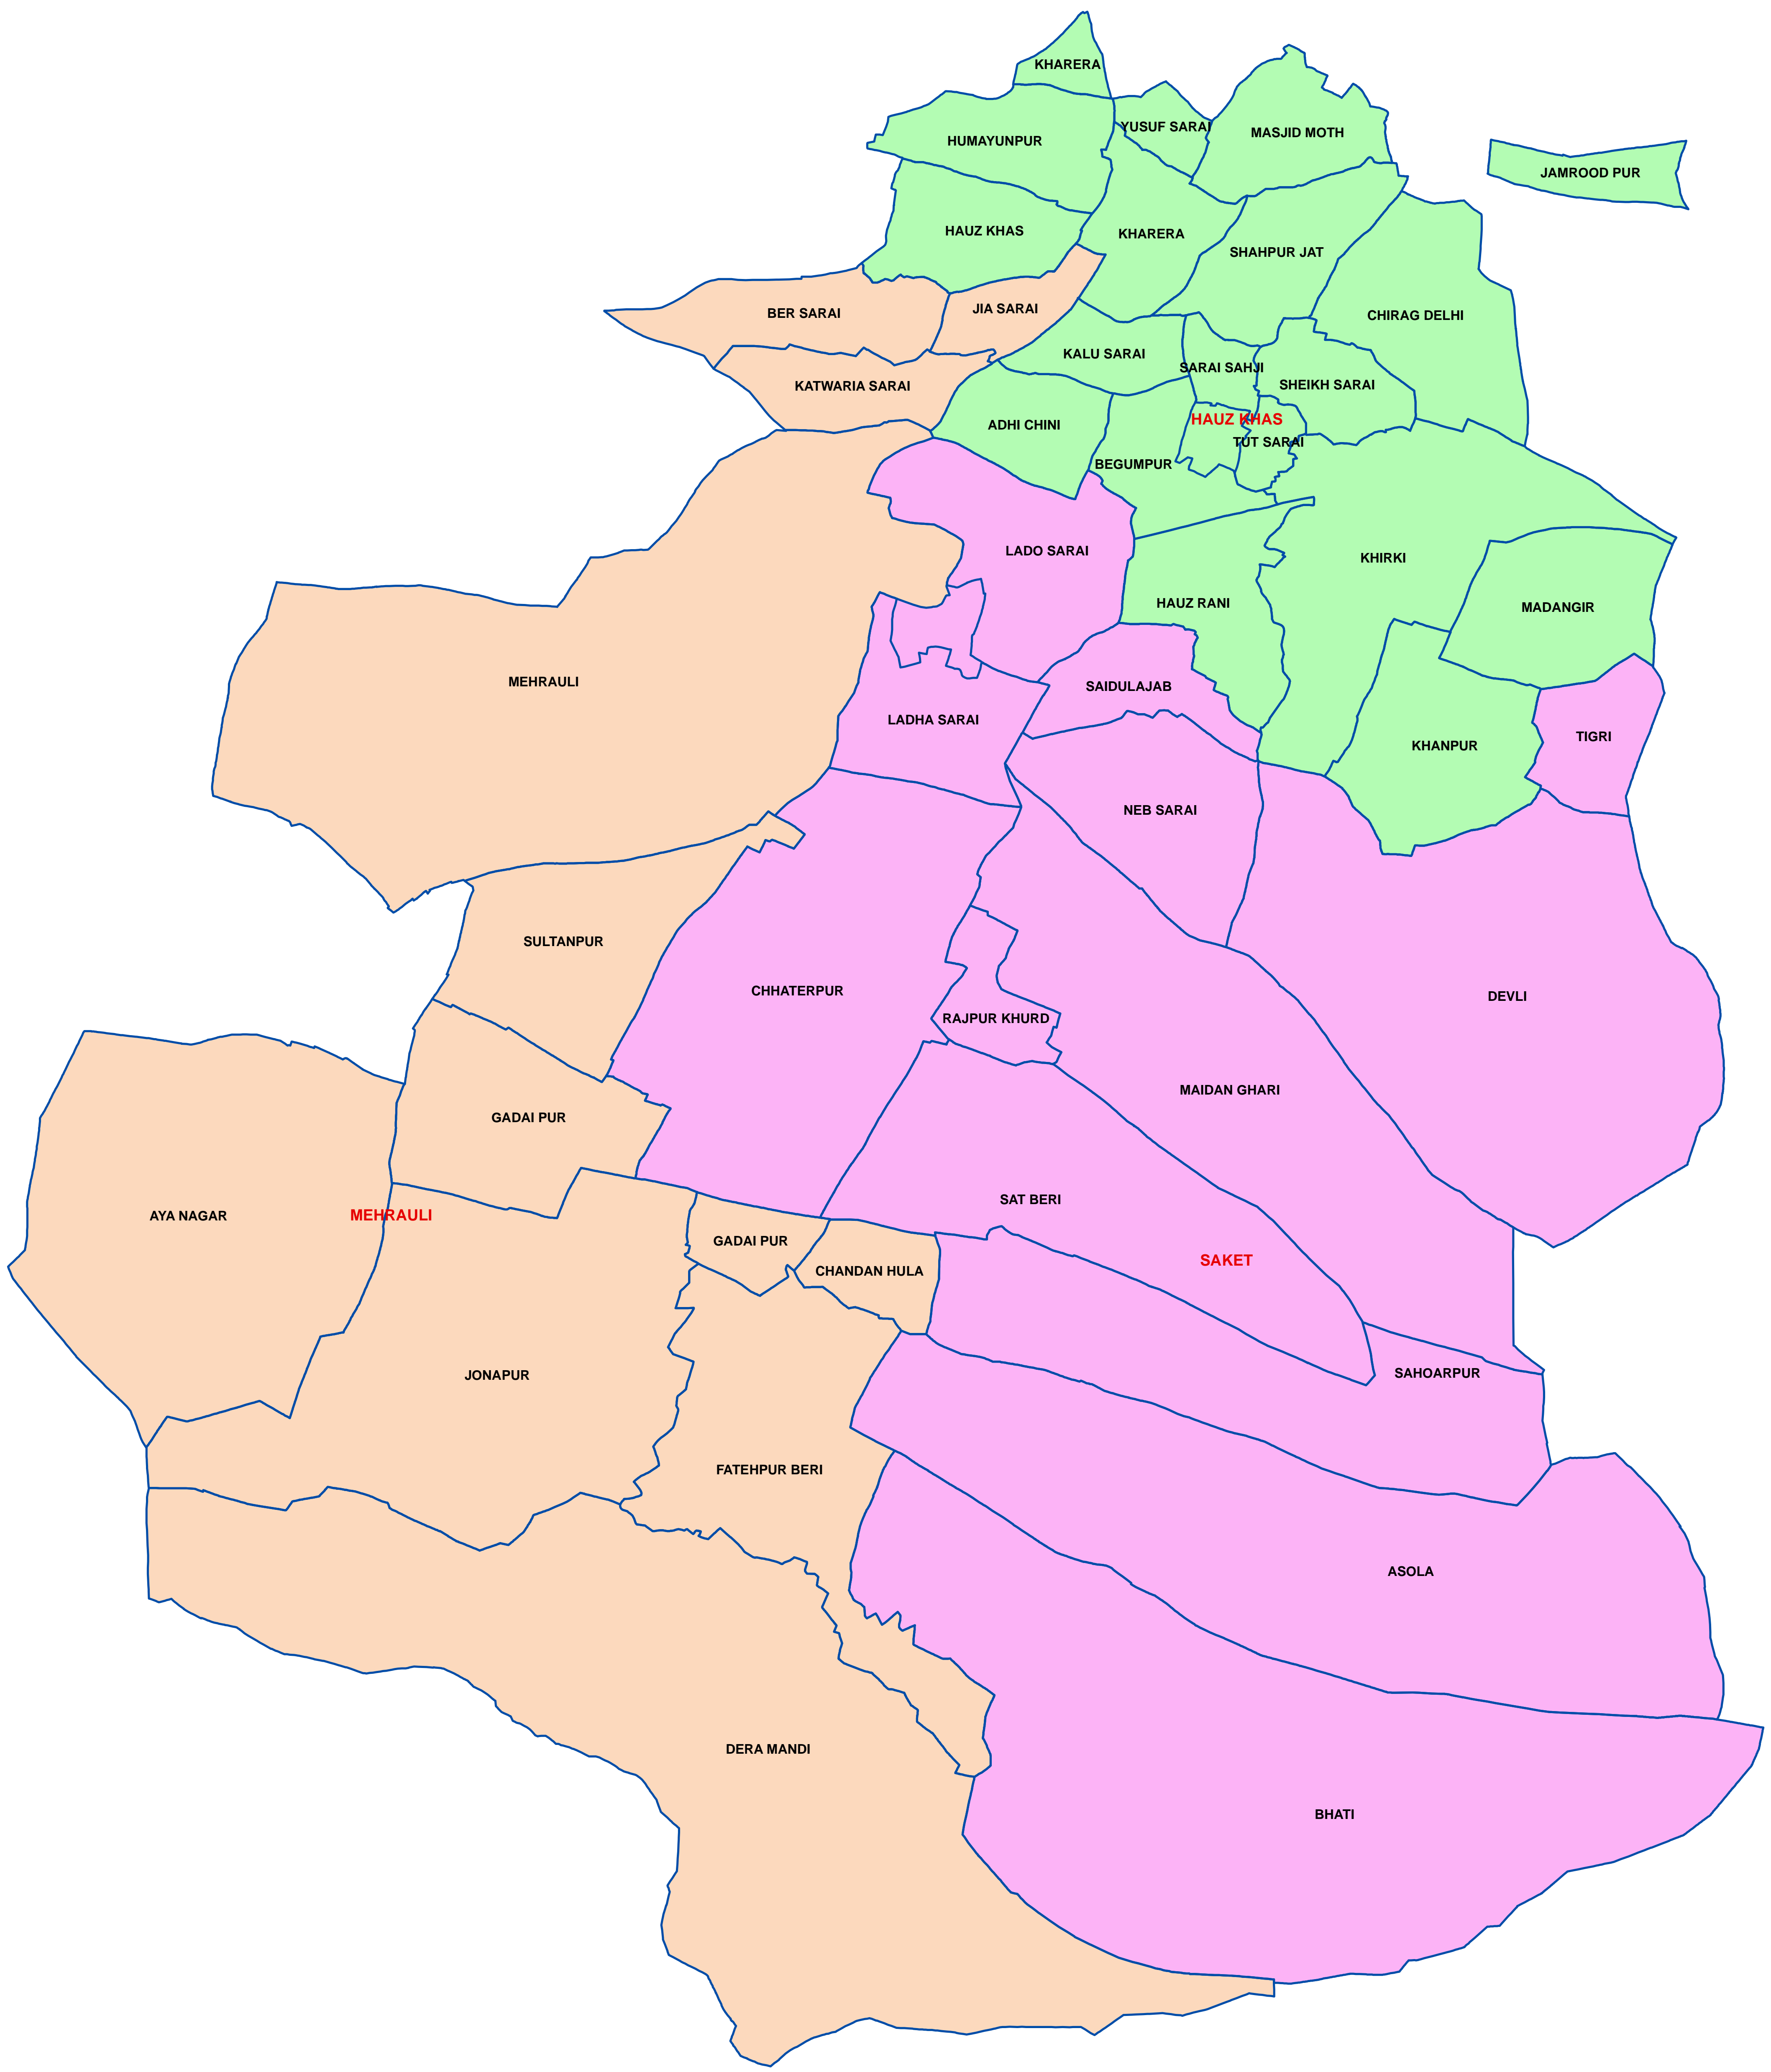

Geospatial Delhi Limited

DELHI STATE SPATIAL DATA INFRASTRUCTURE PROJECT

Legend

- VILLAGE BOUNDARY OF SOUTH DISTRICT
- SUBDIVISION BOUNDARY OF SOUTH DISTRICT
- HAUZ KHAS
- MEHRAULI
- SAKET

ONLY LIMITED DETAILS HAVE BEEN SHOWN

ADMINISTRATIVE INDEX