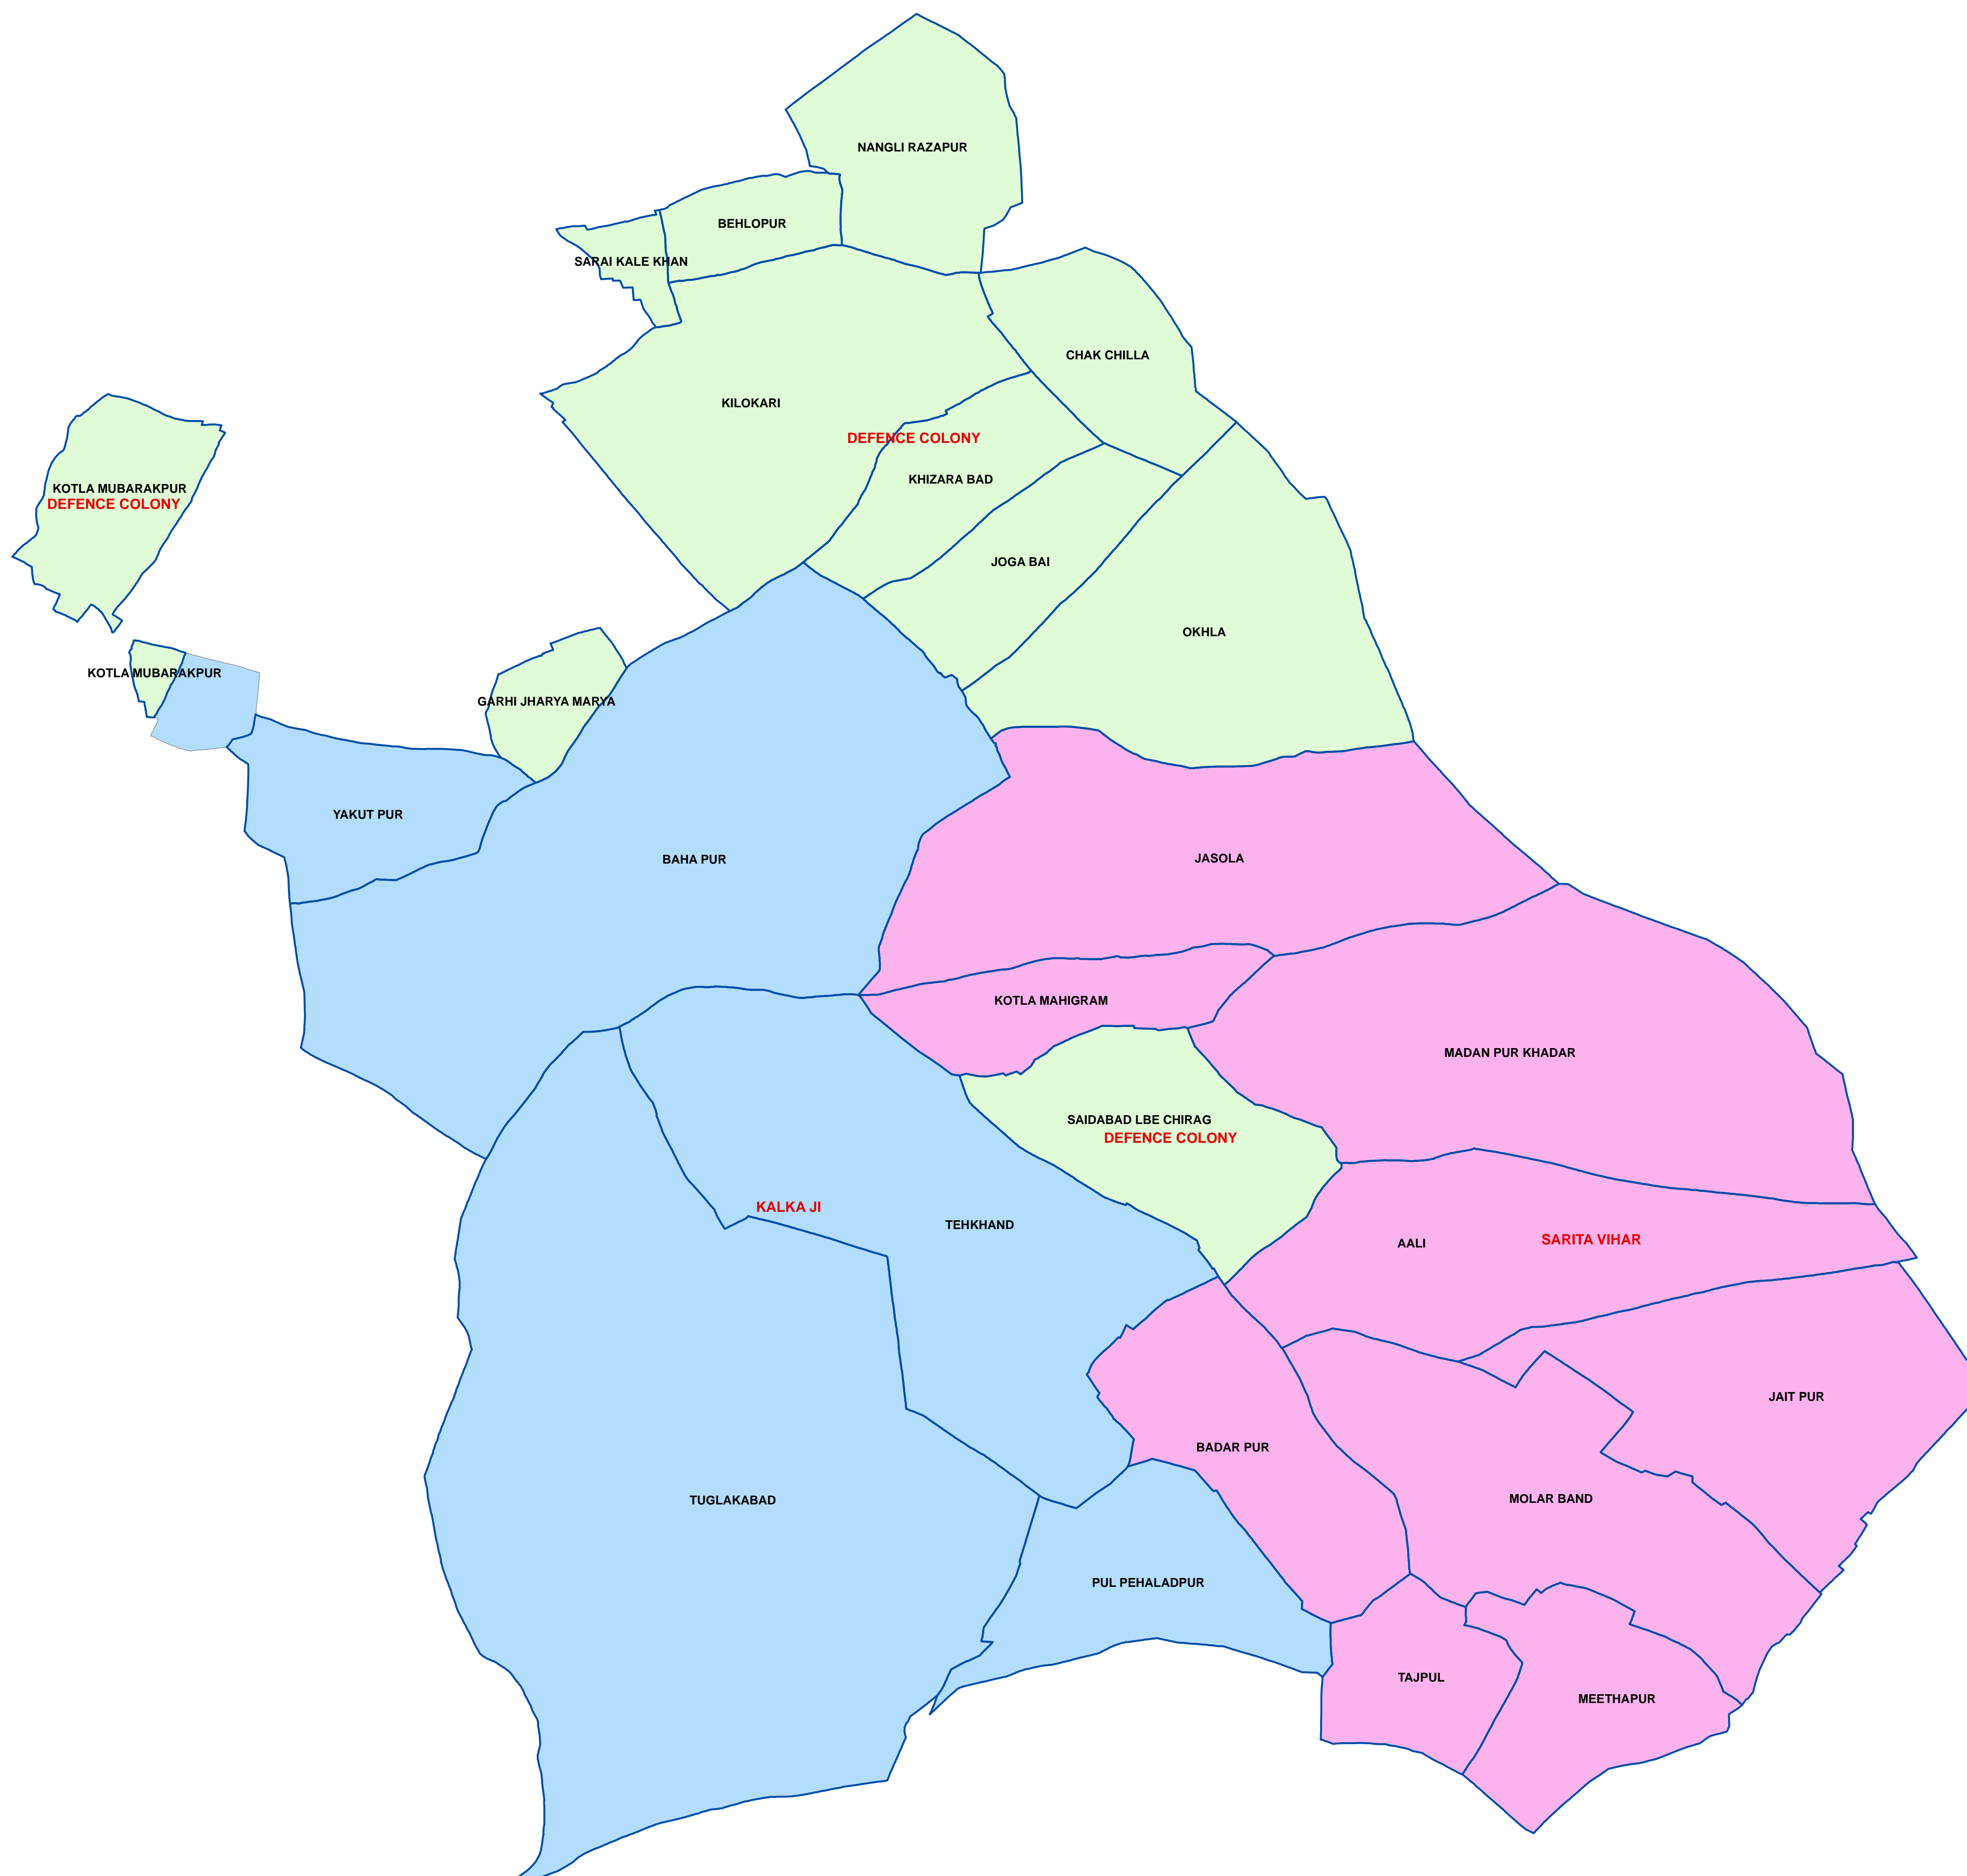

Geospatial Delhi Limited

DELHI STATE SPATIAL DATA INFRASTRUCTURE PROJECT

Legend

- VILLAGE BOUNDARY OF SOUTH EAST DISTRICT
- SUBDIVISION BOUNDARY OF SOUTH EAST DISTRICT
- DEFENCE COLONY
- KALKA JI
- SARITA VIHAR

ONLY LIMITED DETAILS HAVE BEEN SHOWN

ADMINISTRATIVE INDEX