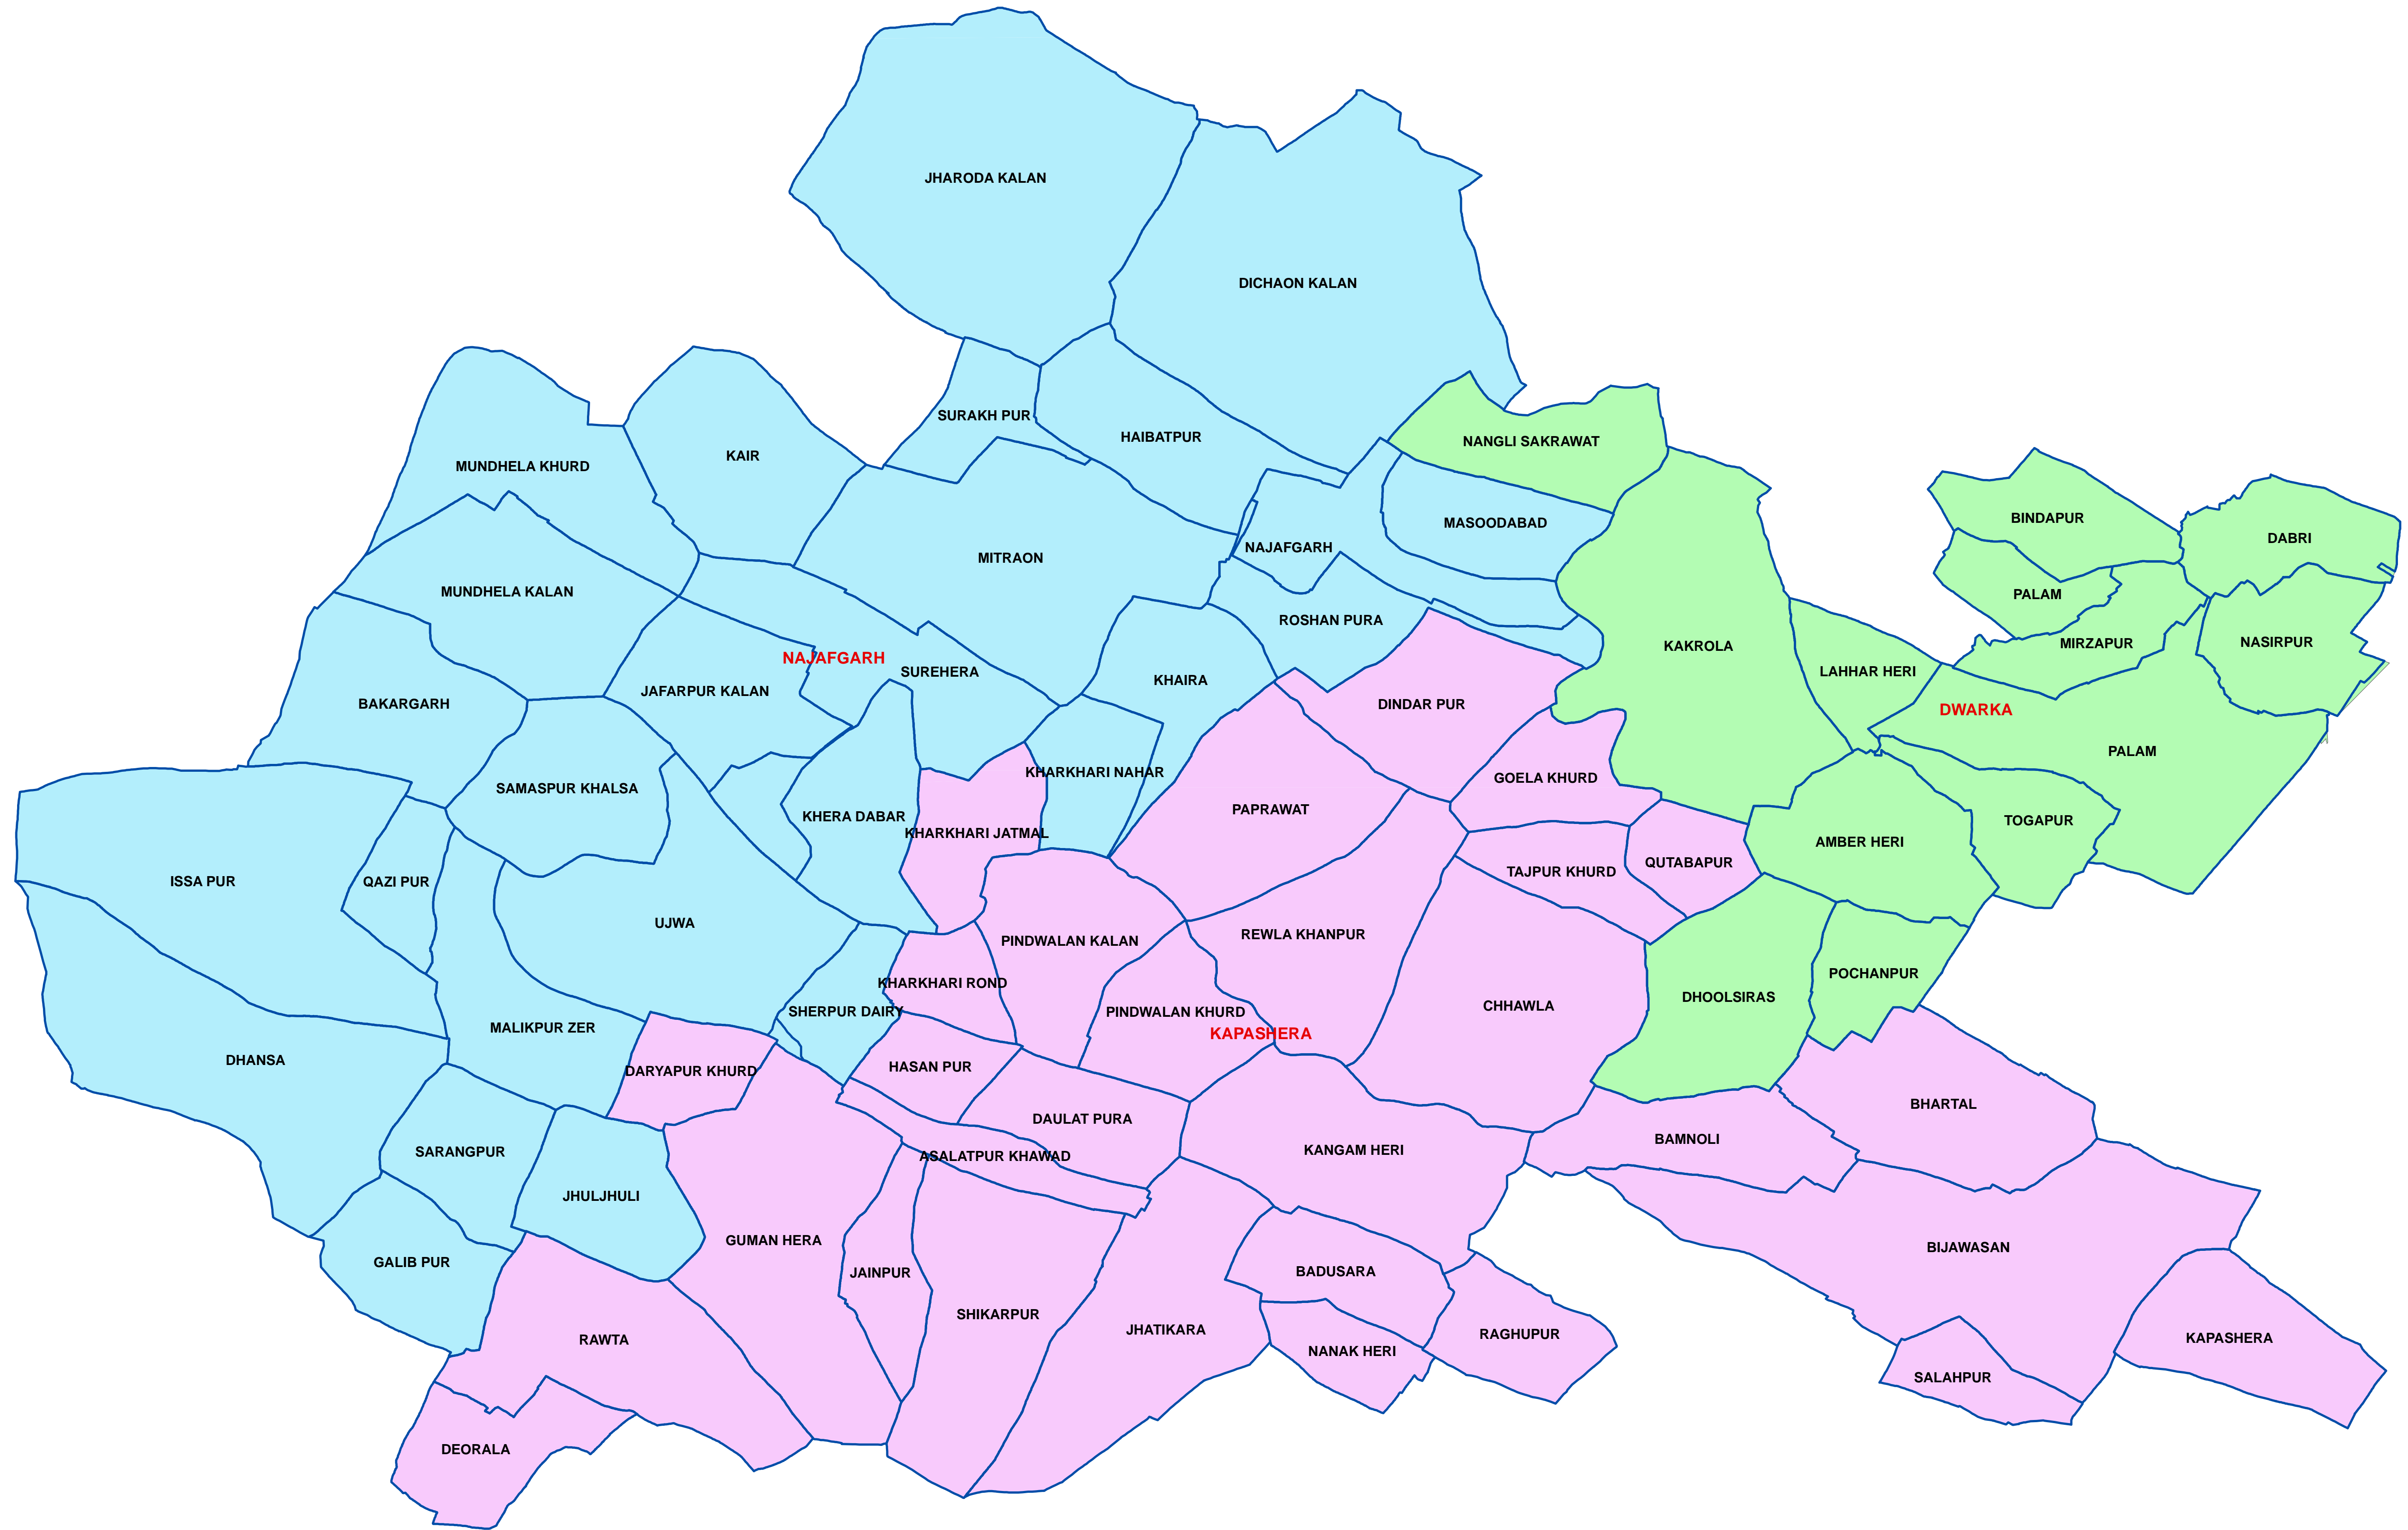

Geospatial Delhi Limited

DELHI STATE SPATIAL DATA INFRASTRUCTURE PROJECT

Legend

VILLAGE BOUNDARY OF SOUTH WEST

SUBDIVISION BOUNDARY OF SOUTH WEST DISTRICT

- DWARKA
- KAPASHERA
- NAJAFGARH

ONLY LIMITED DETAILS HAVE BEEN SHOWN

ADMINISTRATIVE INDEX