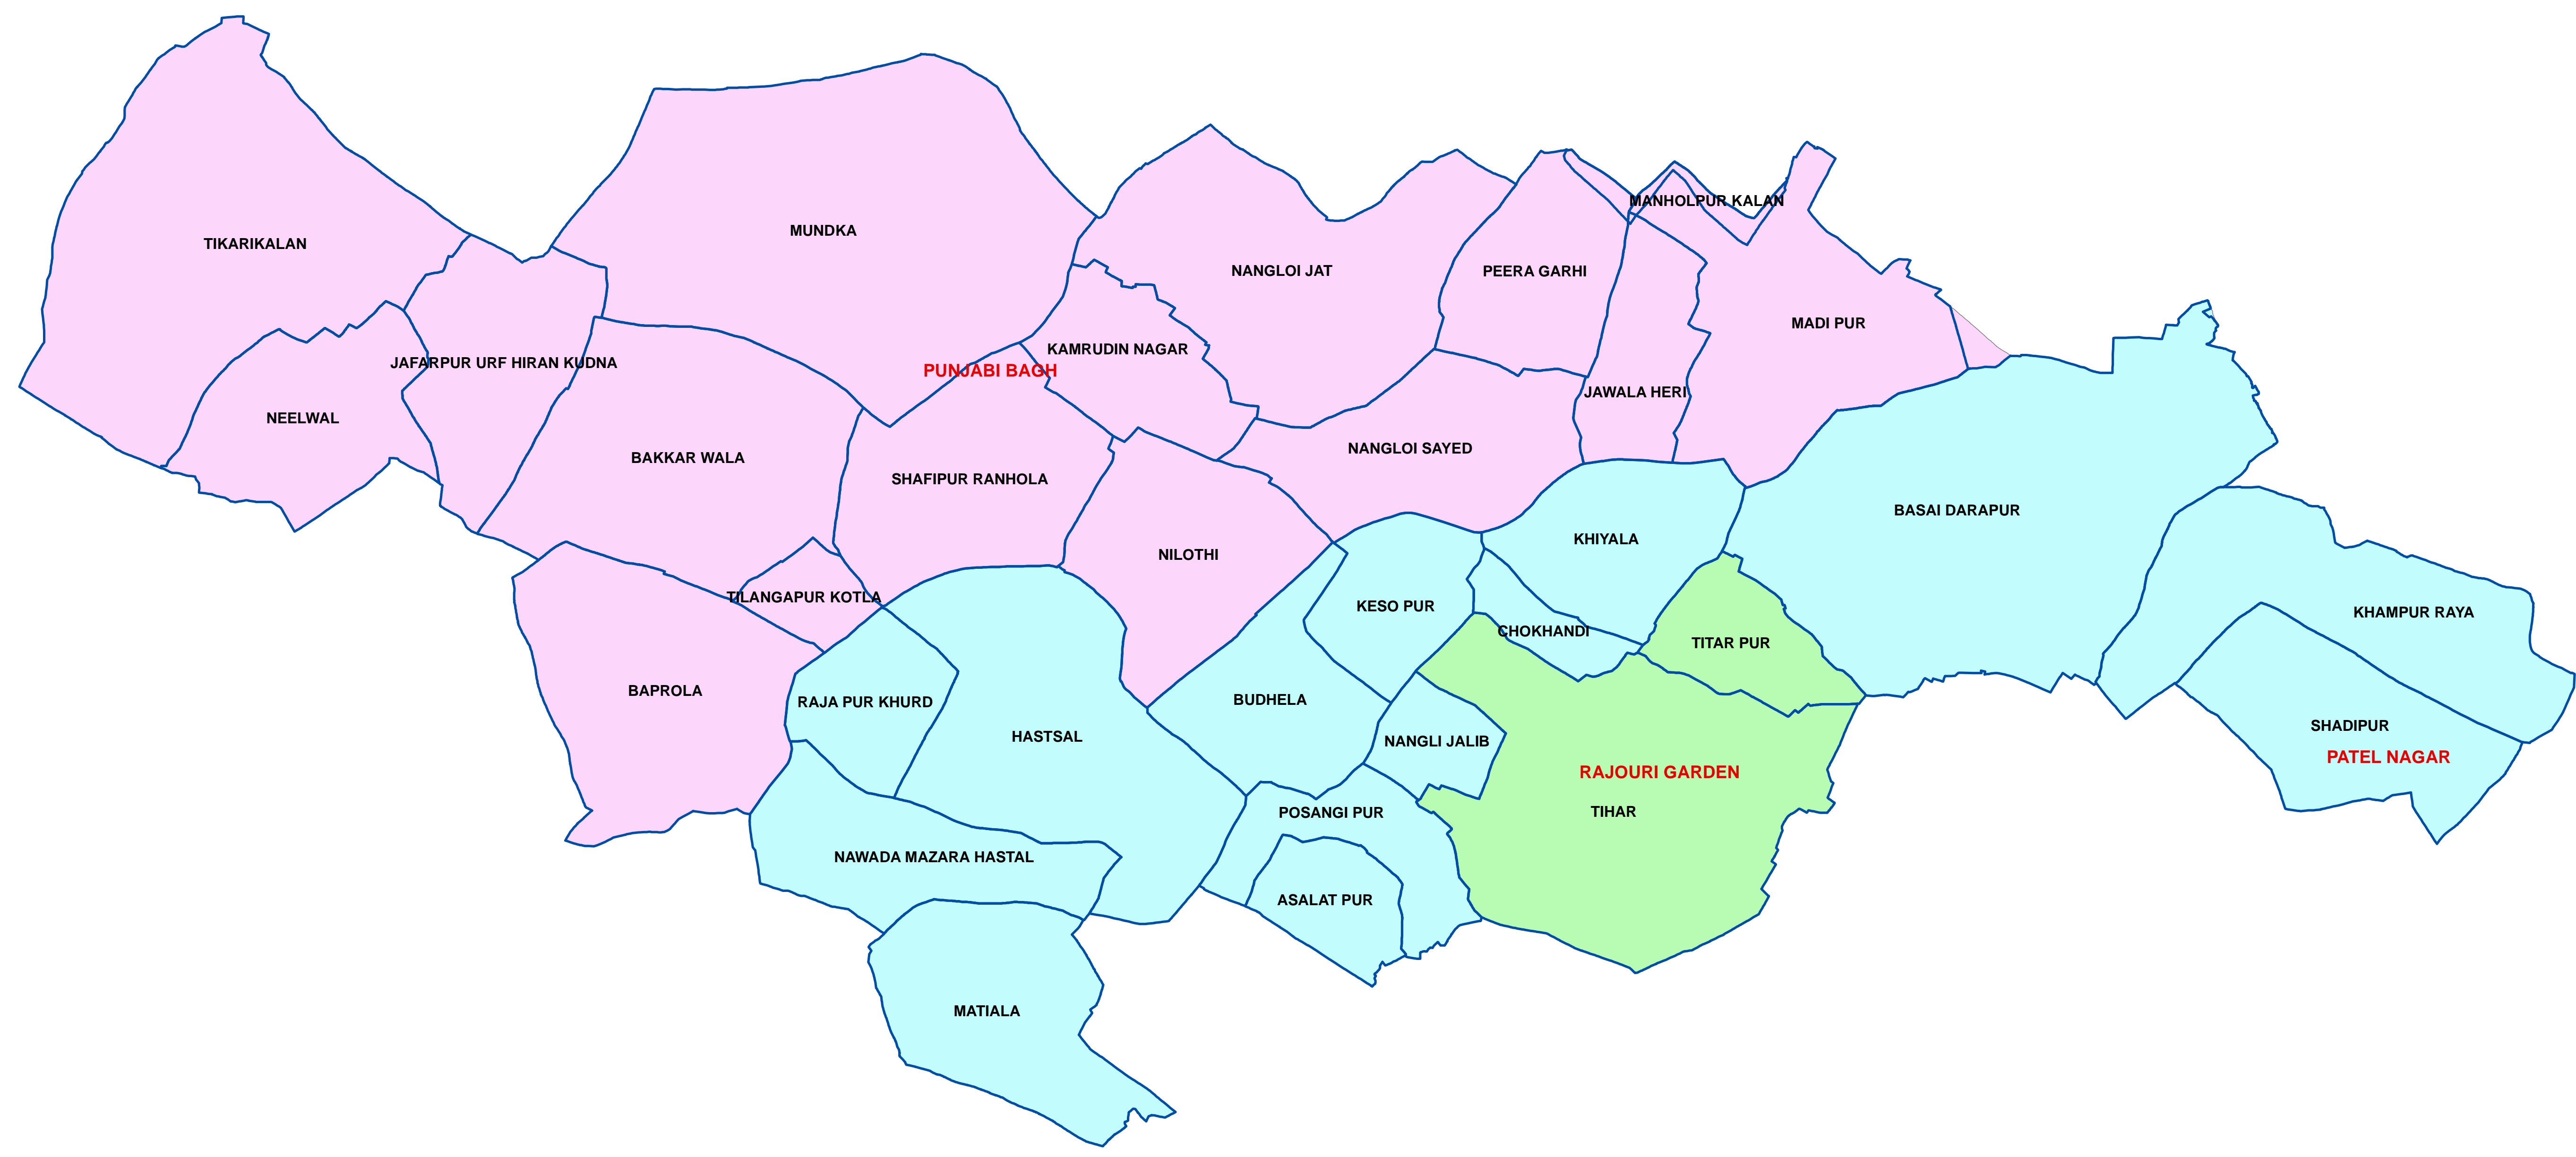

Geospatial Delhi Limited

DELHI STATE SPATIAL DATA INFRASTRUCTURE PROJECT

Legend

VILLAGE BOUNDARY OF WEST

SUBDIVISION BOUNDARY OF WEST DISTRICT

- PATEL NAGAR
- PUNJABI BAGH
- RAJOURI GARDEN

ONLY LIMITED DETAILS HAVE BEEN SHOWN

ADMINISTRATIVE INDEX